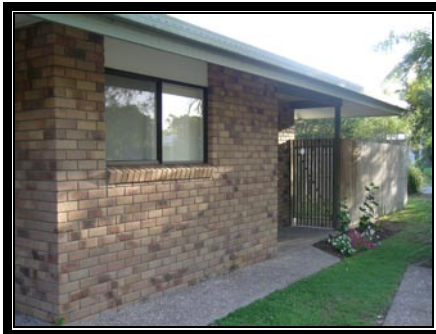

Bucasia Holiday Villa

Mackay, Queensland, Australia

Bucasia Holiday Villa is situated approximately 150 metres from Bucasia Beach, a 10km drive north of Mackay. The beach stretches 3.5km along the coast line with a swimming enclosure (usable at high tide) situated 800 metres north of the closest beach access point from the unit. A sealed walking path meanders its way through the palms and gums, along the foreshore to covered picnic tables, electric BBQs and a children's playground. These relaxing surrounds set the tone for your stay at Bucasia Holiday Villa. Our two bedroom air conditioned villa is fully self contained with conveniences including post office, take-away food outlets, bottle shop, supermarket and medical centre within walking distance. A short drive to Mt Pleasant/Greenfields offers a variety of shopping, cafes and movie theatres.

The Family Villa is a stand alone, lowset, brick property accommodating four people in one queen size and two single beds with space for a single fold out bed suitable for a child if required. A private fully fenced court yard provides peace of mind for parents travelling with children.

Front of Family Villa

Family Villa – Kitchen

Family Villa – Dining area

Family Villa - Lounge

Family Villa – Second Bedroom

Family Villa – Main Bedroom

Address:

Villa 5 - 55 The Esplanade
(Corner of Downie Ave & Waverley St)
BUCASIA QLD 4750